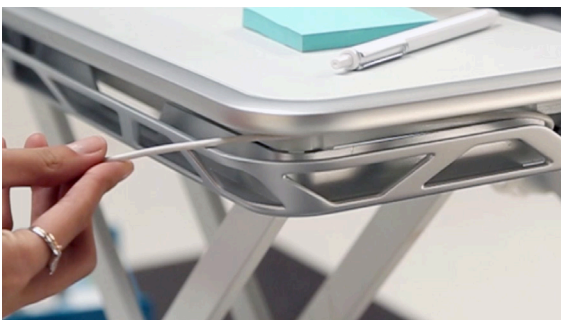

Lotus™

Sit-Stand Workstation

Arrives fully assembled

Waterfall design allows you to prop up your phone, note pad or documents

Customize your comfort with 22 different height settings and 17" of vertical adjustment

Affordably convert any existing desk into a sit-stand workstation

Keep your workstation stable and change positions effortlessly with dual handle design and patent-pending Smooth Lift Technology™

Smooth Lift
TECHNOLOGY™

Innovative cord management and device charging slot allow your entire workspace to move freely with you

Lotus™

Sit-Stand Workstation

Office Depot Item #	White 135818 Black 318315
Keyboard Platform (W x D)	32 ¾" x 12 1/8"
Top Platform (W x D)	31 ¾" x 8 15/16"
Top Platform Height (in lowest setting)	5 ½"
Weight Capacity	35 lbs
Max Height from Desk	17"
Single Monitor Arm (optional/sold separately)	Office Depot No. 891539
Dual Monitor Arm (optional/sold separately)	Office Depot No. 228099
Warranty	5 Years*